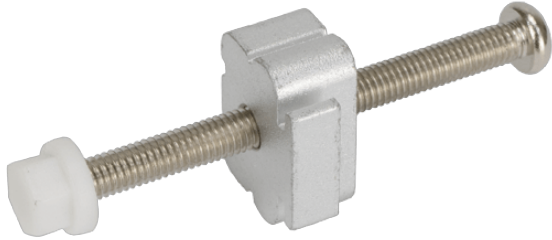

パネルアプライアンス & モニタ > マウントキット & スタンド

PK-S24M

A set of Panel Mounting Kit is composed of a clamp and screw

Features

Maritime Panel Mounting Kit

x12

Specifications

Dimensions	
Dimensions	222 x 432 x 252 mm
Material	
Material	Aluminum
Weight	
Weight	3.12 Kg
Key Features	
Key Features	12 mounting kits for S24M

Ordering Information

PK-S24M-R10	S24M panel mount kit, silver color, R10
-------------	---