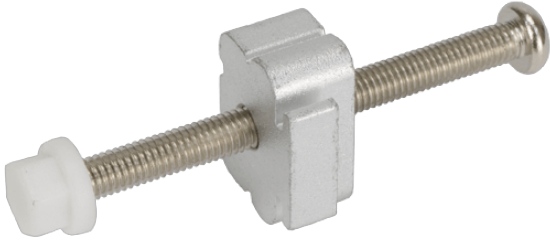

パネルアプライアンス & モニタ > マウントキット & スタンド

PK-S24M

A set of Panel Mounting Kit is composed of a clamp and screw

Features

Maritime Panel Mounting Kit

x12

Specifications

Dimensions	
Dimensions	222 x 432 x 252 mm
Material	
Material	Aluminum
Weight	
Weight	3.12 Kg
Key Features	
Key Features	12 mounting kits for S24M

Ordering Information

PK-S24M-R10	S24M panel mount kit, silver color, R10
-------------	---