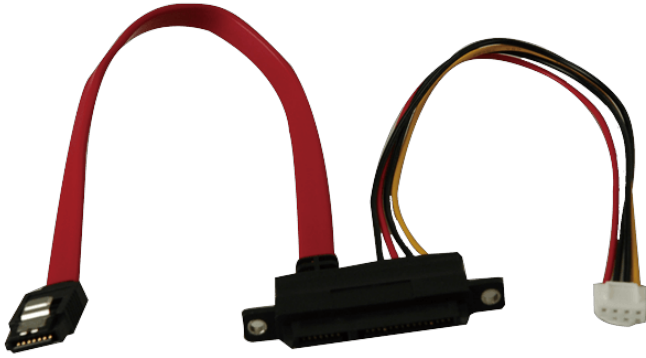

32801-000100-300-RS

SATA HDD cable

Features

Specifications

General	
Output Connector	Cable type: SATA + Power cable
	Connector: 4-pin PH 2.54 mm
Dimensions	
Dimensions	SATA cable 20 cm
	Power cable 20 cm

Ordering Information

32801-000100-300-RS	SATA CABLE;SATA CABLE;;3;200MM;26AWG;SATA 7+15P FEMALE 180°;SATA 7P FEMALE 180°+LOCK;JST XHP-4 P=2.5;,,,,,,;ONE PCS PKG W/ LABEL;,,,,;SHANGHAI YING YU;RoHS
---------------------	---