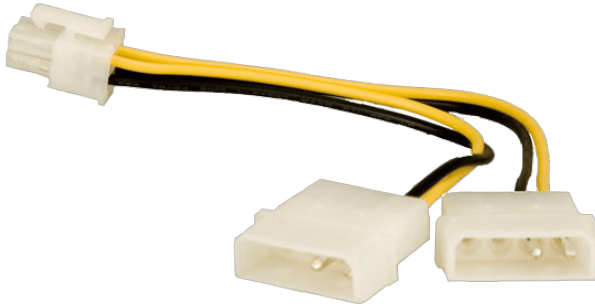

周辺機器 &gt; ケーブル及びコネクタ

32100-087100-RS

12V power cable

## Specifications

General	
Output Connector	Board side: 1 x 4-pin (2x2) connector Device side: 2 x 4-pin (1x4) molex
Dimensions	
Dimensions	Length: 13 cm