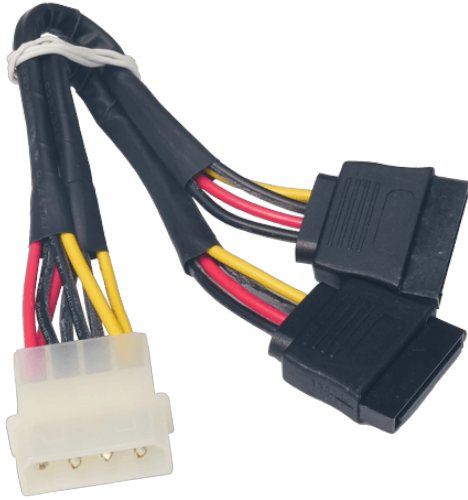

32102-000100-200-RS

SATA Power cable

Features

- » WIRE CABLE
- » POWER CABLE
- » SERIAL ATA POWER CABLE
- » 150MM, 18AWG
- » (A)MOLEX 8981-4M P=5.08
- » (B)SATA 15P 180° X2
- » ONE PCS PKG W/ LABEL
- » RoHS

Specifications

Description	
Description	WIRE CABLE;POWER CABLE;SERIAL ATA POWER CABLE;3;150MM;18AWG;(A)MOLEX 8981-4M P=5.08;(B)SATA 15P 180° X2;ONE PCS PKG W/ LABEL;RoHS
Dimensions	
Dimensions	Length: 150mm
Key Features	
Key Features	SATA Power cable

Ordering Information

32102-000100-200-RS	WIRE CABLE;POWER CABLE;SERIAL ATA POWER CABLE;3;150MM;18AWG;(A)MOLEX 8981-4M P=5.08;(B)SATA 15P 180° X2;ONE PCS PKG W/ LABEL;RoHS
---------------------	---