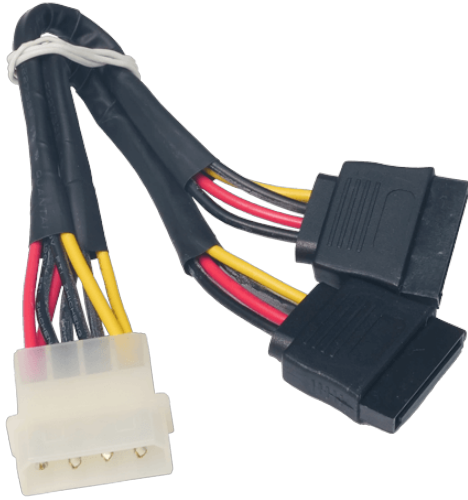

# 32102-000100-200-RS

SATA Power cable

## Features

- » WIRE CABLE
- » POWER CABLE
- » SERIAL ATA POWER CABLE
- » 150MM, 18AWG
- » (A)MOLEX 8981-4M P=5.08
- » (B)SATA 15P 180° X2
- » ONE PCS PKG W/ LABEL
- » RoHS

## Specifications

Description	
Description	WIRE CABLE;POWER CABLE;SERIAL ATA POWER CABLE;3;150MM;18AWG;(A)MOLEX 8981-4M P=5.08;(B)SATA 15P 180° X2;ONE PCS PKG W/ LABEL;RoHS
Dimensions	
Dimensions	Length: 150mm
Key Features	
Key Features	SATA Power cable

## Ordering Information

32102-000100-200-RS	WIRE CABLE;POWER CABLE;SERIAL ATA POWER CABLE;3;150MM;18AWG;(A)MOLEX 8981-4M P=5.08;(B)SATA 15P 180° X2;ONE PCS PKG W/ LABEL;RoHS
---------------------	---