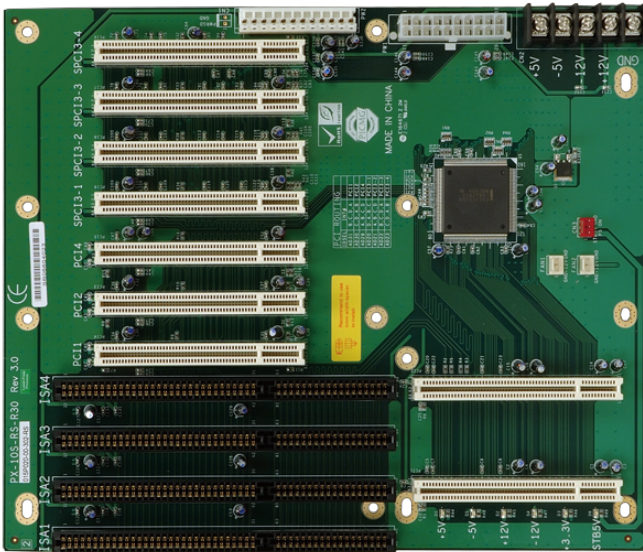

# PX-10S

10-slot backplane with seven PCI slots and three ISA slots

## Features

- » 7 x PCI Slot
- » 3 x ISA Slot

## Specifications

Physical Characteristics	
Mounting	PAC-125G
I/O Interface	
Expansion	7 x PCI Slot 3 x ISA Slot
Power	
Power Supply	Support AT/ATX mode

## Ordering Information

PX-10S-RS-R50	10-slot backplane with 7 PCI slots via Pericom bridge IC and 3 ISA slots,RoHS
PAC-125GW-R11	10-Slot Full size chassis,White,W/O PSU,RoHS