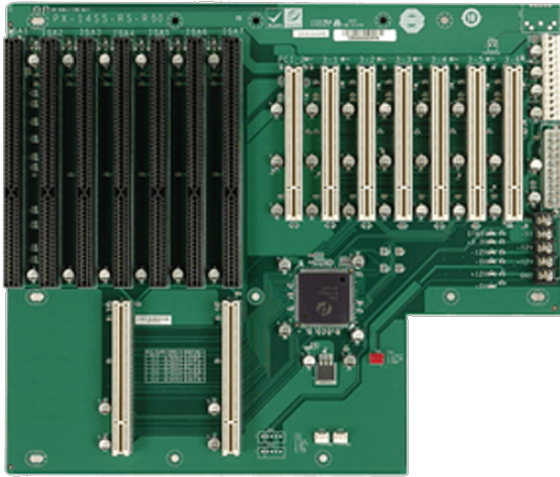

# PX-14S5

14-slot backplane with seven PCI slots and six ISA slots

## Features

- » 7 x PCI Slot
- » 6 x ISA Slot

## Specifications

Physical Characteristics	
Mounting	RACK-305G RACK-360G RACK-3000G
I/O Interface	
Expansion	7 x PCI Slot 6 x ISA Slot
Power	
Power Supply	Support AT/ATX mode

## Ordering Information

RACK-360GW-R22	4U 14-Slot Rackmount Chassis,FP With USB,White,AT Power Switch,W/O PSU,RoHS
RACK-360GB-R22	4U 14-Slot Rackmount Chassis,FP With USB,Black,AT Power Switch,W/O PSU,RoHS
RACK-305GW-R22	4U 14-Slot Rackmount Chassis,White,AT Power Switch,W/O PSU,RoHS
RACK-305GB-R22	4U 14-Slot Rackmount Chassis,Black,AT Power Switch,W/O PSU,RoHS
RACK-3000GW-R21	4U 14-Slot Rackmount Chassis,White,ATX Power Switch,W/O PSU,RoHS
RACK-3000GB-R21	4U 14-Slot Rackmount Chassis,Black,ATX Power Switch,W/O PSU,RoHS
PX-14S5-RS-R50	14-slot backplane with 7 PCI slots via Pericom bridge IC and 6 ISA slots,RoHS