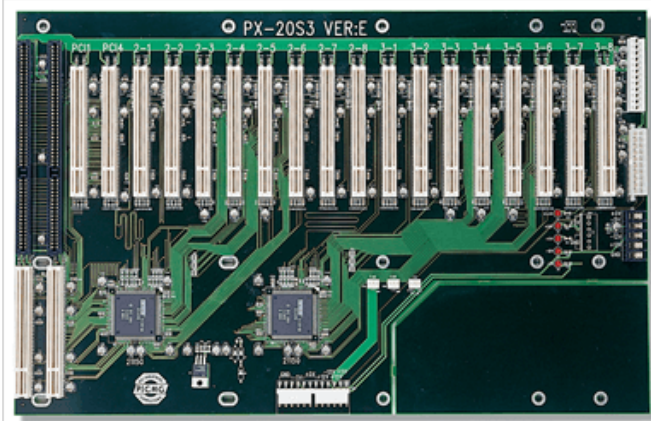

PX-20S3-RS

20-slot backplane with eighteen PCI slots and one ISA slot

Features

Specifications

Total Slot	Total Slot
Expansion Slots	PCI Slot
ISA Slot	1
PSU Type	PSU Type

Ordering Information

PCI-20S3-RS-R40	
-----------------	--