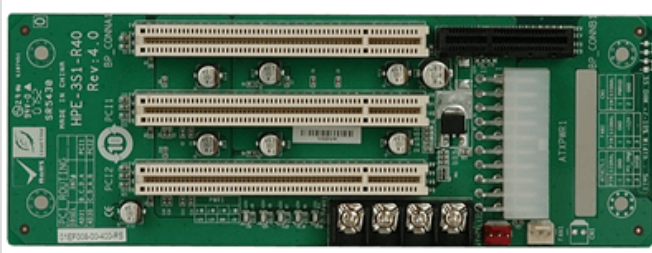

HPE-3S1

3-slot backplane with two PCI slots

Features

Specifications

I/O Interface

Expansion	2 x PCI Slot
-----------	--------------

Ordering Information

HPE-3S1-R41	PCI/PCI Express Backplane with 2 PCI Slots,RoHS
-------------	---