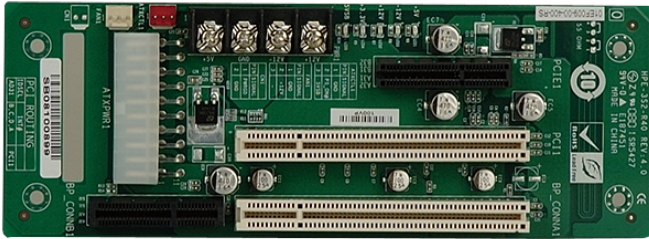

HPE-3S2

3-slot backplane with one PCI slot and one PCIe x4 slot

Features

- » 1 x PCIe x4
- » 1 x PCI Slot

Specifications

I/O Interface	
Expansion	1 x PCIe x4
	1 x PCI Slot

Ordering Information

HPE-3S2-R41	PCI/PCI Express Backplane with 1 PCI, 1 PCIe x4 Slots,RoHS
-------------	--