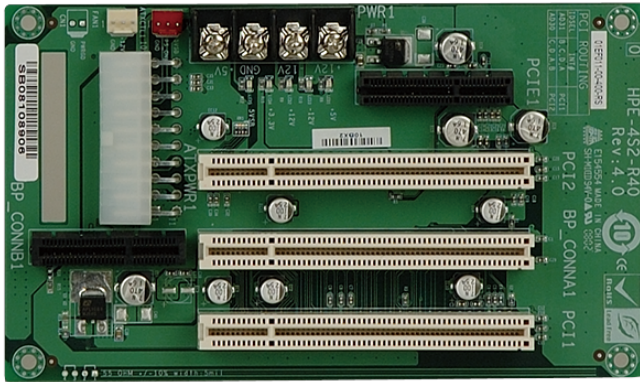

# HPE-4S2

4-slot backplane with two PCI slots and one PCIe x4 slot

## Features

- » 1 x PCIe x4
- » 2 x PCI Slot

## Specifications

I/O Interface	
Expansion	1 x PCIe x4
	2 x PCI Slot

## Ordering Information

PAC-42GHW-R11	4-Slot Half size Chassis,White,W/O BP,W/O PSU,AT POWER SWITCH,RoHS
PAC-400GW-R11	5-Slot Half size Industrial Chassis,White color,W/O PSU,RoHS
HPE-4S2-R41	PCI/PCI Express Backplane with 2 PCI, 1 PCIe x4 Slots,RoHS