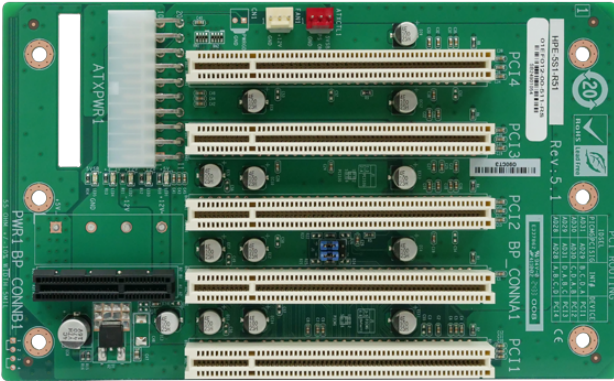

HPE-5S1

5-slot backplane with four PCI slots

Features

- » 4 x PCI Slot

Specifications

I/O Interface

Expansion	4 x PCI Slot
-----------	--------------

Ordering Information

RACK-500GW-R21	5U Height 5 Slots Full-size Chassis,White,W/O PSU,RoHS
RACK-500GB-R21	5U Height 5 Slots Full size Chassis,Black,W/O PSU,RoHS
PR-1500GW-R12	5-Slot Half size Chassis,White,W/O PSU,RoHS
HPE-5S1-R51	PCI/PCI Express Backplane with 4 PCI Slots,RoHS