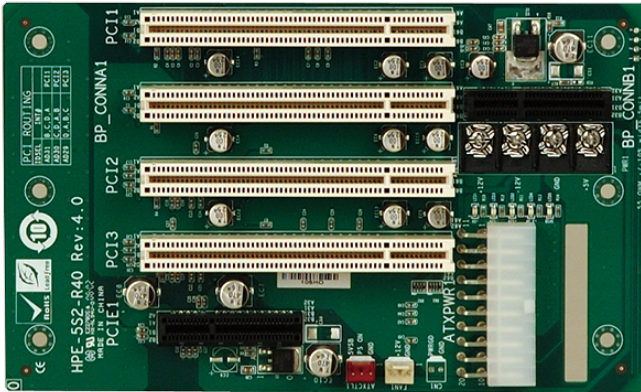

# HPE-5S2

5-slot backplane with three PCI slots and one PCIe x4 slot

## Features

- » 1 x PCIe x4
- » 3 x PCI Slot

## Specifications

I/O Interface	
Expansion	1 x PCIe x4
	3 x PCI Slot