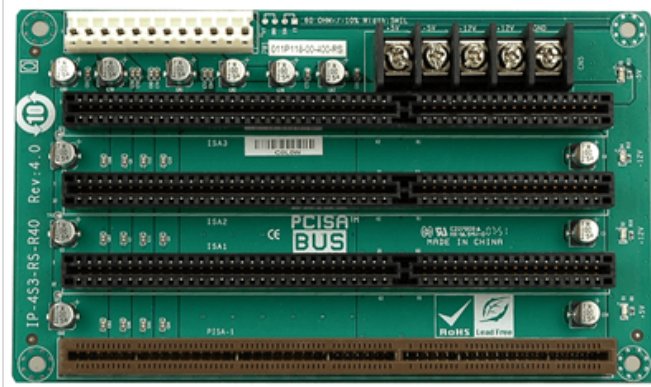

# IP-4S3-RS

4-slot backplane with three ISA slots

## Specifications

Total Slot	Total Slot
Expansion Slots	ISA Slot
PSU Type	PSU Type
Chassis	Chassis

## Ordering Information

IP-4S3-RS-R40	PCISA 4-Slot PASSIVE Backplane 10pcs/box,RoHS
PAC-42GHW-R11	4-Slot Half size Chassis,White,W/O BP,W/O PSU,AT POWER SWITCH,RoHS
PAC-400GW-R11	5-Slot Half size Industrial Chassis,WHite color,W/O PSU,RoHS