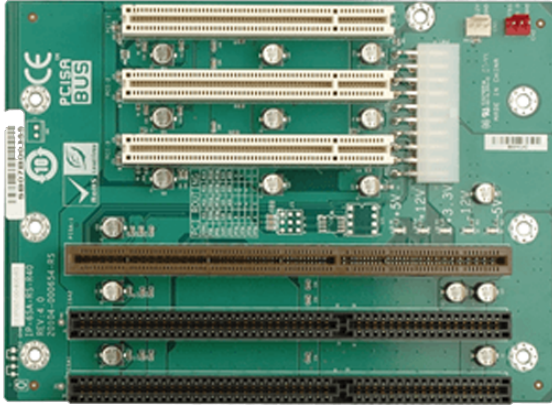

# IP-6SA

6-slot backplane with three PCI slots and two ISA slots

## Features

- » 3 x PCI Slot
- » 2 x ISA Slot

## Specifications

I/O Interface	
Expansion	3 x PCI Slot 2 x ISA Slot
Power	
Power Supply	Support ATX mode