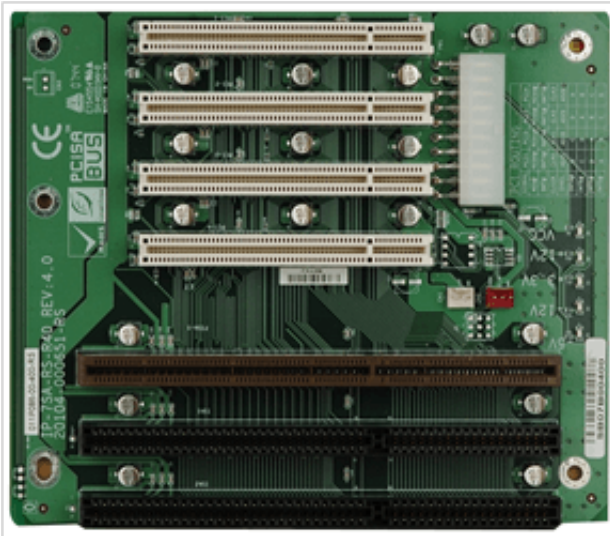

# IP-7SA-RS

7-slot backplane with three PCI slots and two ISA slots

## Specifications

Chassis	
Chassis	PAC-700G
	PAC-1700G
Expansion Slots	
ISA Slot	2
PCI Slot	4
PSU Type	
PSU Type	ATX
Total Slot	
Total Slot	7