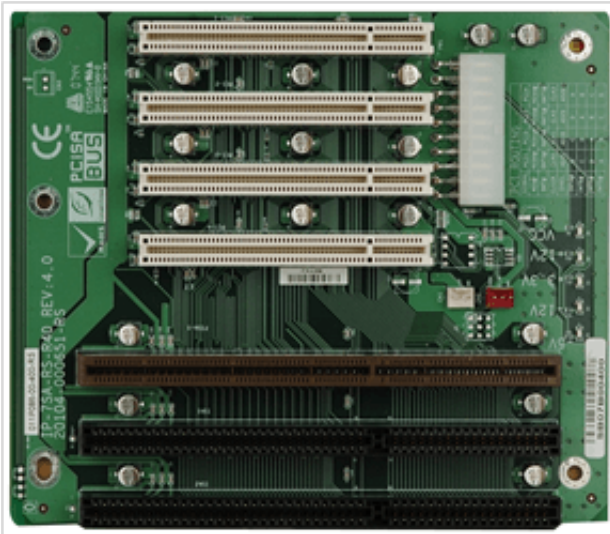

IP-7SA-RS

7-slot backplane with three PCI slots and two ISA slots

Features

Specifications

Chassis	
Chassis	PAC-700G
	PAC-1700G
Expansion Slots	
ISA Slot	2
PCI Slot	4
PSU Type	
PSU Type	ATX
Total Slot	
Total Slot	7

Ordering Information

IP-7SA-RS-R40	PCISA 7-Slot 4PCI 2ISA PASSIVE Backplane ATX 10pcs/box,RoHS
PAC-1700GB-R20	7-Slot Full size Chassis,Black,W/O PSU,RoHS
PAC-700GB-R11	7-Slot Half size chassis,Black,W/O PSU,RoHS