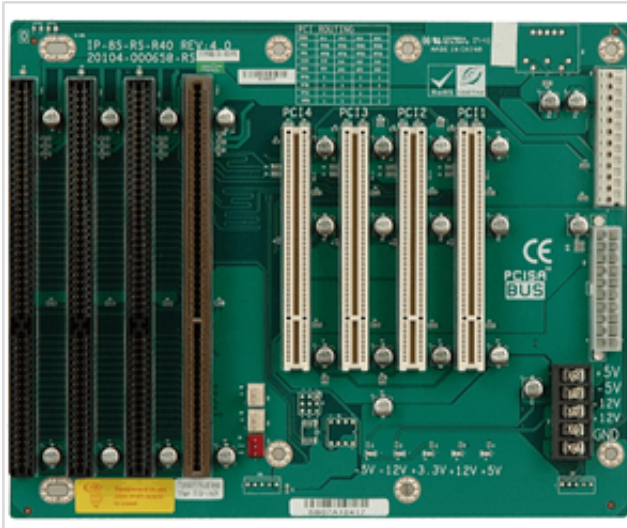

# IP-8S-RS

8-slot backplane with four PCI slots and three ISA slots

## Specifications

Chassis	
Chassis	PAC-125G
Expansion Slots	
ISA Slot	3
PCI Slot	4
PSU Type	
PSU Type	ATX/AT
Total Slot	
Total Slot	8

## Ordering Information

PAC-125GW-R11	10-Slot Full size chassis,White,W/O PSU,RoHS
IP-8S-RS-R40	PCISA 8-Slot 4PCI 3ISA PASSIVE Backplane 10pcs/box,RoHS