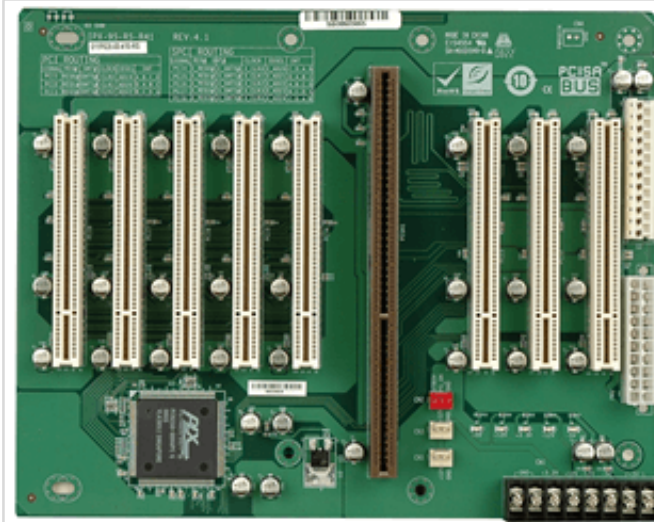

# IPX-9S

9-slot backplane with eight PCI slots

## Specifications

I/O Interface	
Expansion	8 x PCI Slot
Power	
Power Supply	Support AT/ATX mode

## Ordering Information

PAC-125GW-R11	10-Slot Full size chassis,White,W/O PSU,RoHS
IPX-9S-RS-R41	PCISA/PCI 9 Slots Backplane,PLX PCI6150HINT HB4,RoHS