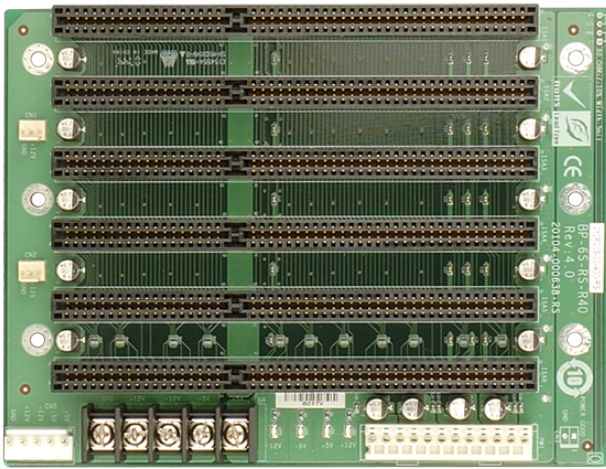

# BP-6S

6-slot backplane with six ISA slots

## Features

- » 6 x ISA Slot
- » Support AT mode

## Specifications

I/O Interface	
Expansion	6 x ISA Slot
Power	
Power Supply	Support AT mode

## Ordering Information

PAC-106GW-R21	6-Slot Full size Chassis,White,W/O PSU,RoHS
PAC-1000GB-R20	6-Slot Full size Chassis,Black,W/O PSU,RoHS
BP-6S-RS-R40	6-Slot ISA PASSIVE Backplane 10pcs/box,RoHS