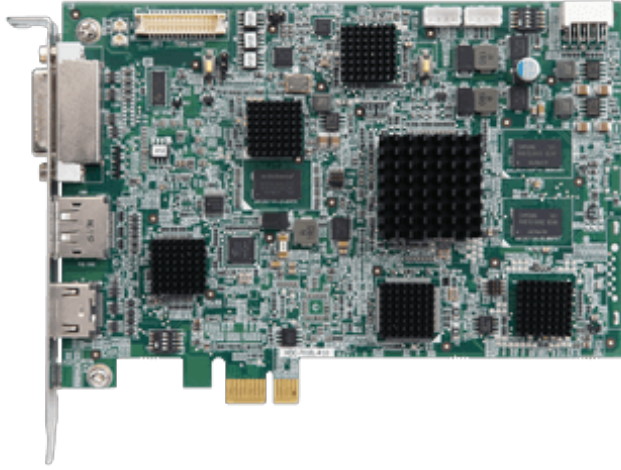

HDC-701EL

PCI Express video/audio capture card with One Channel HDMI™/DP/DVI-I/YPbPr/3G-SDI Input and One Channel HDMI™ Output, 1920x1080@30p, and H.264 Hardware Encoder

Features

- » 1-channel HDMI™/DP/DVI-I/YPbPr/3G-SDI input with H.264 hardware compression and 1-channel HDMI™ output
- » High quality video recording up to 1080p30
- » HDMI™ output supports video preview up to 1080p60, so you can watch video while recording or editing
- » Provides DirectShow filter
- » Equipped with video scaler for PIP, OSD, cropping (optional)
- » Windows/Linux OS supported

Specifications

Appearance	
Dimension	155 mm x 111 mm
Audio Processing	
Audio Compression	MPEG4-AAC
Audio Sampling Frequencies	44.1k, 48k Hz
Recording Data rate	128kbps
Capture Interface	
Audio Input	1 x Audio Input Channel
	1 x Audio Input-HDMI™(stereo)
Audio Output	1 x Audio Output Channel
	1 x Audio Output-HDMI™(stereo)
Interface Type	1 x PCIe x 1
Video Input	1 x Video Input Channel
	1 x Video Input-3G-SDI
	1 x Video Input-DP
	1 x Video Input-DVI-I
	1 x Video Input-HDMI™
	1 x Video Input-YPbPr
Video Output	1 x Video Output Channel(1080p60)
	1 x Video Output-HDMI™
Environment	
Operating Temperature	0°C ~ 60°C (32° ~ 140°F), non-condensing
Functionality	
Multiple Card Support	4 cards, 4 channels
Scaling	Video scaling support, OSD, PIP, Cropping
Others	
Power Consumption	15W
Software Support	
SDK	1 x Linux
	1 x Windows
OS Support	1 x Linux Ubuntu(16.04 (64-bit) (Kernel version: 4.4.0-21-generic))

Ordering Information

HDC-701EL-R10	PCI Express Video/Audio Capture Card with HDMI™/DVI/DP/YPbPr/SDI input and one HDMI™ output, 1920x1080@30p, and H.264 codec transcoding
---------------	---

Packing List