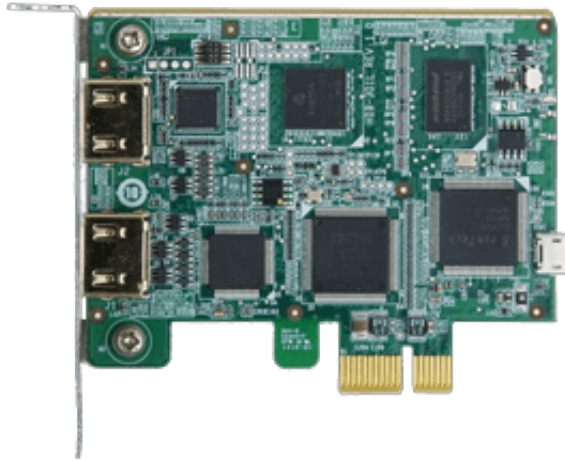

# HDC-301EL

PCI Express Video/Audio Capture Card with One Channel HDMI™ Input and One Channel HDMI™ Bypass Output, 1920x1080@30p, and H.264 Hardware Encoder

## Features

- » 1-channel HDMI™ input with H.264 hardware compression and 1-channel HDMI™ bypass output
- » High quality video recording up to 1080p30
- » HDMI™ bypass output supports video no delay pass through up to 1080p60, so you can watch video while recording
- » Provides DirectShow filter
- » Low Power Consumption
- » Low-Profile PCIe card
- » Windows/Linux OS supported

## Specifications

Appearance	
Dimension	83.82 mm x 64.41 mm
Audio Processing	
Audio Compression	MPEG4-AAC
Audio Sampling Frequencies	44.1k, 48k Hz
Recording Data rate	128kbps
Capture Interface	
Audio Input	1 x Audio Input Channel 1 x Audio Input-HDMI™(stereo)
Audio Output	1 x Audio Output-HDMI™(stereo) 1 x Audio Output Channel
Interface Type	1 x PCIe x 1
Video Input	1 x Video Input Channel 1 x Video Input-HDMI™
Video Output	1 x Video Output Channel(1080p60) 1 x Video Output-HDMI™
Environment	
Operating Temperature	0°C ~ 60°C (32° ~ 140°F), non-condensing
Functionality	
Multiple Card Support	4 cards, 4 channels
Scaling	Video scaling down compression
Others	
Power Consumption	4.5W
Software Support	
SDK	1 x Linux 1 x Windows
OS Support	1 x Microsoft Windows 7 32-bit 1 x Linux Ubuntu(16.04 (64-bit) (Kernel version: 4.4.0-21-generic)) 1 x Microsoft Windows 7 64-bit
System Requirement	
CPU	Intel® Core™ 2 Duo 2.4GHz or above

## Ordering Information

HDC-301EL-R10	PCI Express Video/Audio Capture Card with one HDMI™ input and one HDMI™ output, 1920x1080@30p, and H.264 codec transcoding
---------------	--