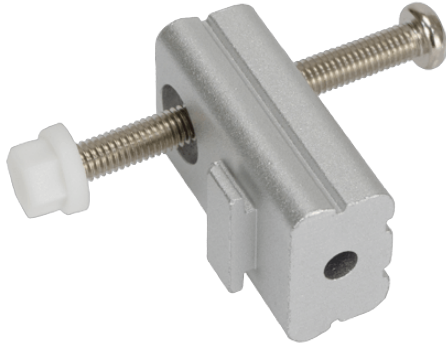

산업용 패널 PC & 모니터 > 마운팅 키트 및 스탠드

PK-S24A

A set of Panel Mounting Kit is composed of a clamp and screw

Features

Maritime Panel Mounting Kit

x12

Specifications

Dimensions	
Dimensions	222 x 432 x 252 mm
Material	
Material	Aluminum
Weight	
Weight	3.12 Kg
Key Features	
Key Features	12 mounting kits for S24A

Ordering Information

PK-S24A-R10	S24A panel mount kit, silver color, R10
-------------	---