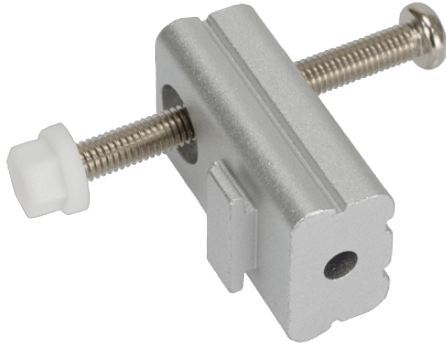

산업용 패널 PC &amp; 모니터 &gt; 마운팅 키트 및 스탠드

## PK-S24A

A set of Panel Mounting Kit is composed of a clamp and screw

x12

## Features

Maritime Panel Mounting Kit

## Specifications

Dimensions	
Dimensions	222 x 432 x 252 mm
Material	
Material	Aluminum
Weight	
Weight	3.12 Kg
Key Features	
Key Features	12 mounting kits for S24A