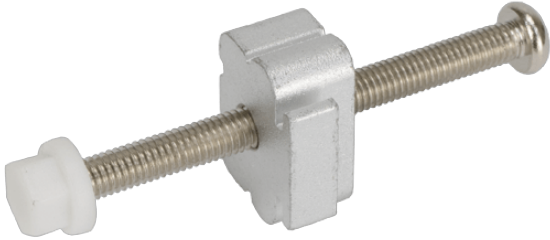

산업용 패널 PC & 모니터 > 마운팅 키트 및 스탠드

PK-S24M

A set of Panel Mounting Kit is composed of a clamp and screw

Features

Maritime Panel Mounting Kit

x12

Specifications

Dimensions	
Dimensions	222 x 432 x 252 mm
Material	
Material	Aluminum
Weight	
Weight	3.12 Kg
Key Features	
Key Features	12 mounting kits for S24M

Ordering Information

PK-S24M-R10	S24M panel mount kit, silver color, R10
-------------	---