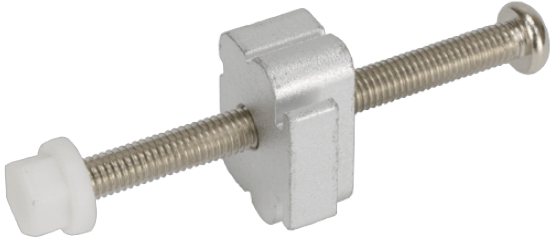

산업용 패널 PC & 모니터 > 마운팅 키트 및 스탠드

PK-S24M

A set of Panel Mounting Kit is composed of a clamp and screw

Features

Maritime Panel Mounting Kit

x12

Specifications

Dimensions	
Dimensions	222 x 432 x 252 mm
Material	
Material	Aluminum
Weight	
Weight	3.12 Kg
Key Features	
Key Features	12 mounting kits for S24M

Ordering Information

PK-S24M-R10	S24M panel mount kit, silver color, R10
-------------	---