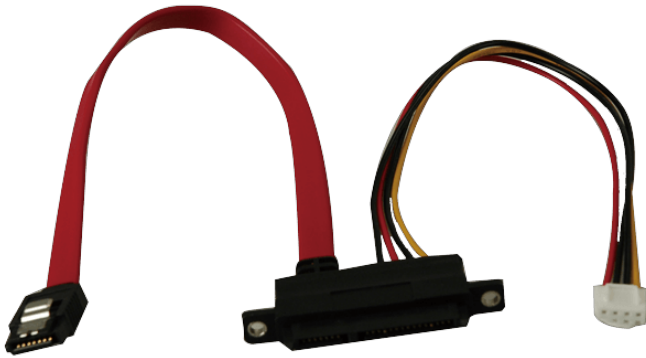

주변장치 > 케이블 및 커넥터

32801-000100-300-RS

SATA HDD cable

Features

Specifications

| General | |
|------------------|--------------------------------|
| Output Connector | Cable type: SATA + Power cable |
| | Connector: 4-pin PH 2.54 mm |
| Dimensions | |
| Dimensions | SATA cable 20 cm |
| | Power cable 20 cm |

Ordering Information

| | |
|---------------------|---|
| 32801-000100-300-RS | SATA CABLE;SATA CABLE;;3;200MM;26AWG;SATA 7+15P FEMALE 180°;SATA 7P FEMALE 180°+LOCK;JST XHP-4 P=2.5;,,,,,;ONE PCS PKG W/ LABEL;,,,,SHANGHAI YING YU;RoHS |
|---------------------|---|