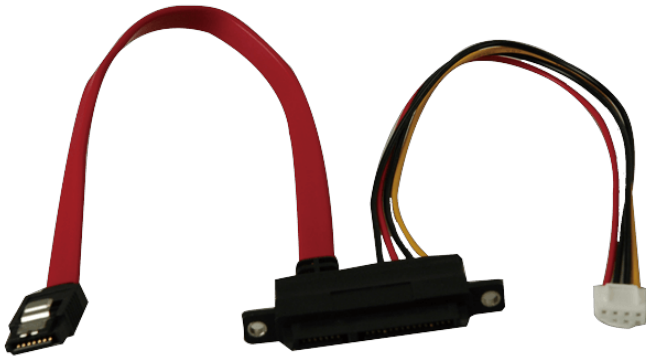

주변장치 > 케이블 및 커넥터

32801-000100-300-RS

SATA HDD cable

Features

Specifications

General	
Output Connector	Cable type: SATA + Power cable
	Connector: 4-pin PH 2.54 mm
Dimensions	
Dimensions	SATA cable 20 cm
	Power cable 20 cm

Ordering Information

32801-000100-300-RS	SATA CABLE;SATA CABLE;;3;200MM;26AWG;SATA 7+15P FEMALE 180°;SATA 7P FEMALE 180°+LOCK;JST XHP-4 P=2.5;,,,,,,;ONE PCS PKG W/ LABEL;,,,,;SHANGHAI YING YU;RoHS
---------------------	---