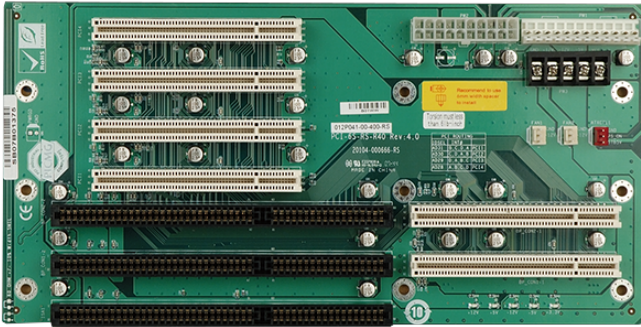

PCI-6S

6-slot backplane with four PCI slots and two ISA slots

Features

- » 4 x PCI Slot
- » 2 x ISA Slot
- » Support AT/ATX mode

Specifications

| | |
|---------------|------------------------------|
| I/O Interface | |
| Expansion | 4 x PCI Slot 2 x ISA Slot |
| Power | |
| Power Supply | Support AT/ATX mode |

Ordering Information

| | |
|----------------|---|
| PCI-6S-RS-R40 | 6-Slot 4PCI 2ISA Backplane,RoHS |
| PAC-106GW-R21 | 6-Slot Full size Chassis,White,W/O PSU,RoHS |
| PAC-1000GB-R20 | 6-Slot Full size Chassis,Black,W/O PSU,RoHS |