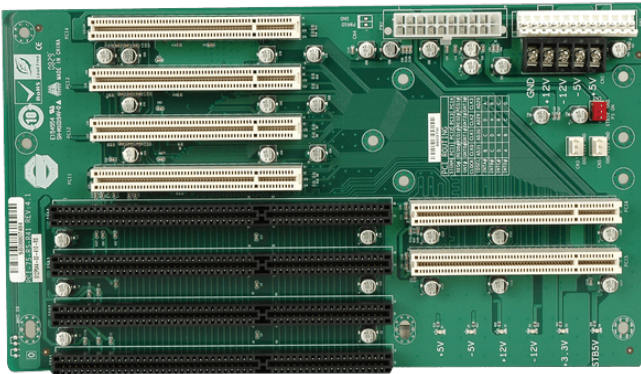

嵌入式電腦 > 單板電腦 > 背板

PCI-7S

7-slot backplane with four PCI slots and three ISA slots

Features

- » 4 x PCI Slot
- » 3 x ISA Slot

Specifications

I/O Interface	
Expansion	4 x PCI Slot 3 x ISA Slot
Power	
Power Supply	Support AT/ATX mode

Ordering Information

PCI-7S-RS-R41	7-Slot 4PCI 3ISA Backplane,RoHS
---------------	---------------------------------