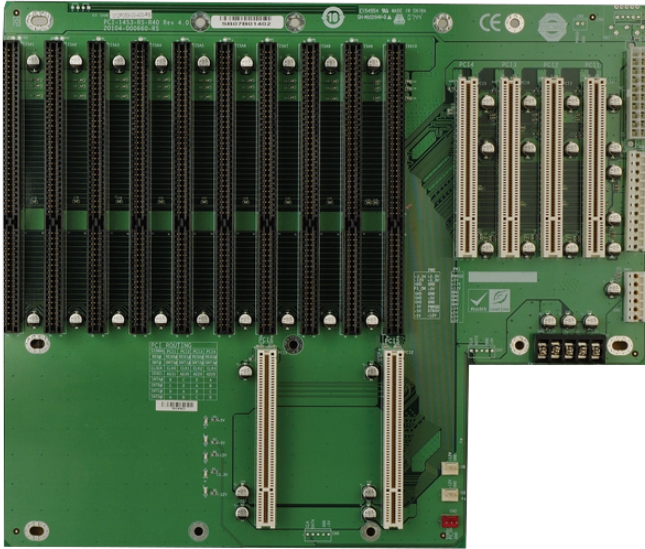

PCI-14S3

14-slot backplane with four PCI slots and nine ISA slots

Features

- » 4 x PCI Slot
- » 9 x ISA Slot

Specifications

I/O Interface	
Expansion	4 x PCI Slot 9 x ISA Slot
Power	
Power Supply	Support AT/ATX mode

Ordering Information

RACK-360GW-R22	4U 14-Slot Rackmount Chassis,FP With USB,White,AT Power Switch,W/O PSU,RoHS
RACK-360GB-R22	4U 14-Slot Rackmount Chassis,FP With USB,Black,AT Power Switch,W/O PSU,RoHS
RACK-305GW-R22	4U 14-Slot Rackmount Chassis,White,AT Power Switch,W/O PSU,RoHS
RACK-305GB-R22	4U 14-Slot Rackmount Chassis,Black,AT Power Switch,W/O PSU,RoHS
RACK-3000GW-R21	4U 14-Slot Rackmount Chassis,White,ATX Power Switch,W/O PSU,RoHS
RACK-3000GB-R21	4U 14-Slot Rackmount Chassis,Black,ATX Power Switch,W/O PSU,RoHS
PCI-14S3-RS-R40	14-Slot 4PCI 9ISA Backplane,RoHS