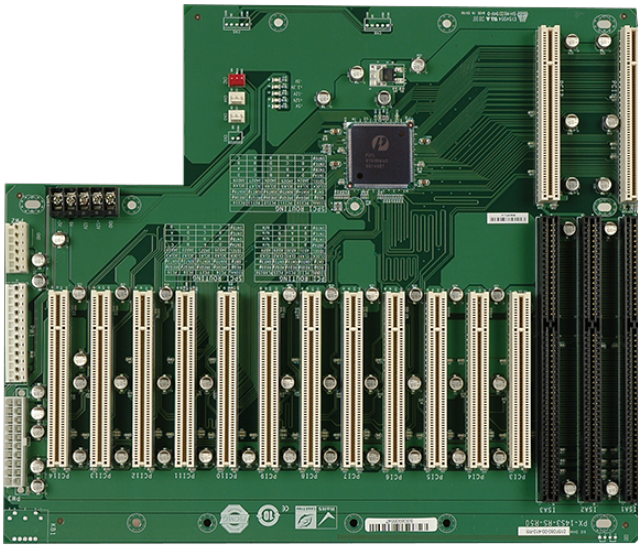

# PX-14S3

14-slot backplane with twelve PCI slots and two ISA slots

## Features

- » 12 x PCI Slot
- » 2 x ISA Slot
- » Support AT/ATX mode

## Specifications

Physical Characteristics	
Mounting	RACK-305G
	RACK-360G
	RACK-3000G
I/O Interface	
Expansion	12 x PCI Slot
	2 x ISA Slot
Power	
Power Supply	Support AT/ATX mode