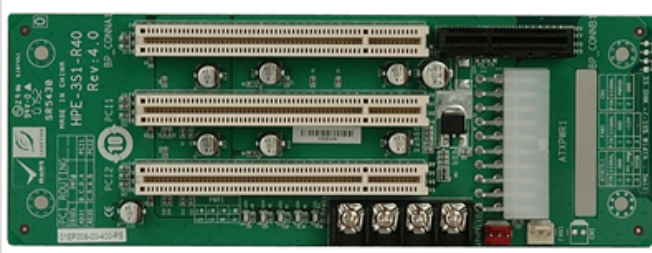

嵌入式電腦 > 單板電腦 > 背板

HPE-3S1

3-slot backplane with two PCI slots

Features

Specifications

I/O Interface

Expansion	2 x PCI Slot
-----------	--------------

Ordering Information

HPE-3S1-R41	PCI/PCI Express Backplane with 2 PCI Slots,RoHS
-------------	---