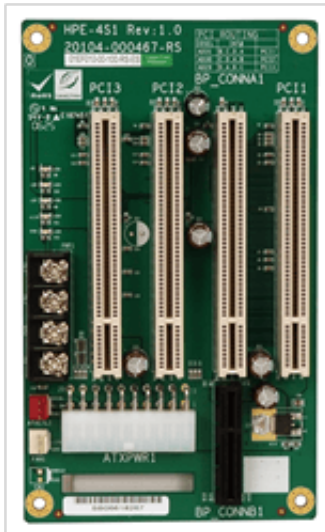

HPE-4S1

4-slot backplane with three PCI slots

Features

Specifications

I/O Interface

Expansion	3 x PCI Slot
-----------	--------------

Ordering Information

PAC-42GHW-R11	4-Slot Half size Chassis,White,W/O BP,W/O PSU,AT POWER SWITCH,RoHS
PAC-400GW-R11	5-Slot Half size Industrial Chassis,WHite color,W/O PSU,RoHS
HPE-4S1-R41	PCI/PCI Express Backplane with 3 PCI Slots,RoHS