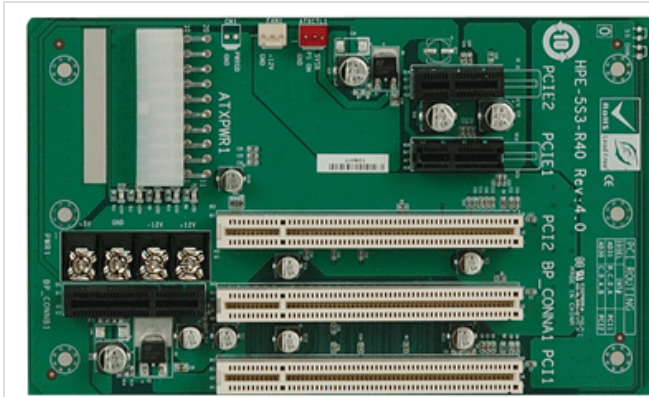

# HPE-5S3

5-slot backplane with two PCI slots and two PCIe x1 slots

## Specifications

Chassis	
Chassis	PR-1500G
	RACK-500G
Expansion Slots	
PCI Slot	2
PCIe x 1	2
Total Slot	
Total Slot	5