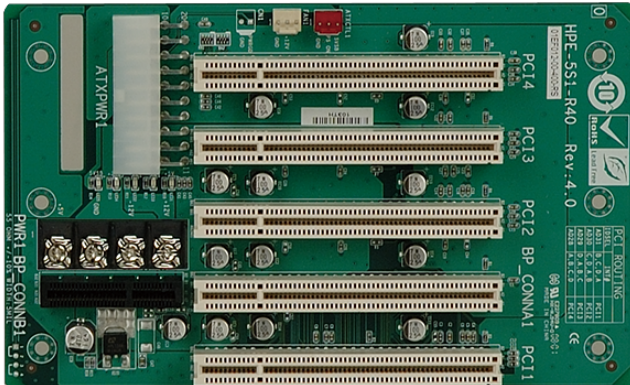

嵌入式電腦 > 單板電腦 > 背板

HPE-5S1

5-slot backplane with four PCI slots

Features

» 4 x PCI Slot

Specifications

I/O Interface

| | |
|-----------|--------------|
| Expansion | 4 x PCI Slot |
|-----------|--------------|

Ordering Information

| | |
|----------------|--|
| RACK-500GW-R21 | 5U Height 5 Slots Full-size Chassis,White,W/O PSU,RoHS |
| RACK-500GB-R21 | 5U Height 5 Slots Full size Chassis,Black,W/O PSU,RoHS |
| PR-1500GW-R12 | 5-Slot Half size Chassis,White,W/O PSU,RoHS |
| HPE-5S1-R51 | PCI/PCI Express Backplane with 4 PCI Slots,RoHS |