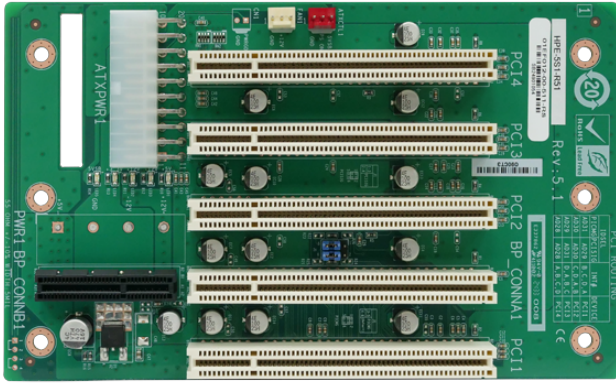

# HPE-5S1

5-slot backplane with four PCI slots

## Features

- » 4 x PCI Slot

### I/O Interface

Expansion	4 x PCI Slot
-----------	--------------