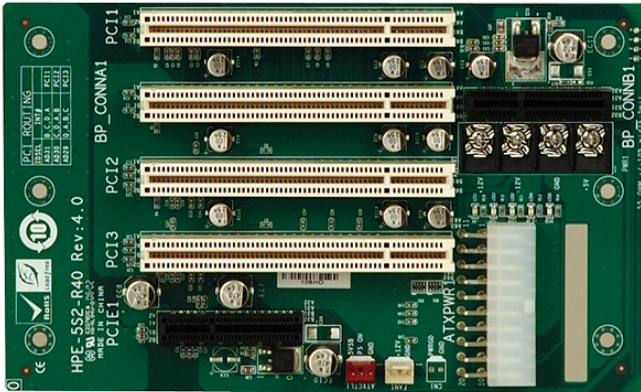

HPE-5S2

5-slot backplane with three PCI slots and one PCIe x4 slot

Features

- » 1 x PCIe x4
- » 3 x PCI Slot

Specifications

I/O Interface	
Expansion	1 x PCIe x4
	3 x PCI Slot

Ordering Information

RACK-500GW-R21	5U Height 5 Slots Full-size Chassis,White,W/O PSU,RoHS
RACK-500GB-R21	5U Height 5 Slots Full size Chassis,Black,W/O PSU,RoHS
PR-1500GW-R12	5-Slot Half size Chassis,White,W/O PSU,RoHS
HPE-5S2-R40	5-Slot PCI/PICoE Backplane 3PCI 1x4 10pcs/box,RoHS