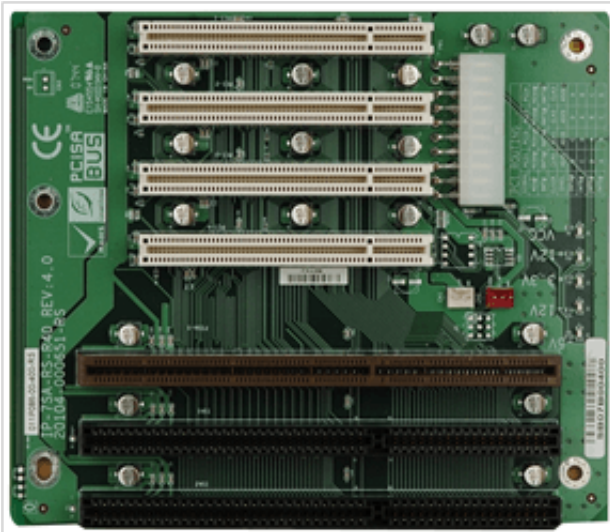

# IP-7SA-RS

7-slot backplane with three PCI slots and two ISA slots

## Specifications

Chassis	
Chassis	PAC-700G
	PAC-1700G
Expansion Slots	
ISA Slot	2
PCI Slot	4
PSU Type	
PSU Type	ATX
Total Slot	
Total Slot	7