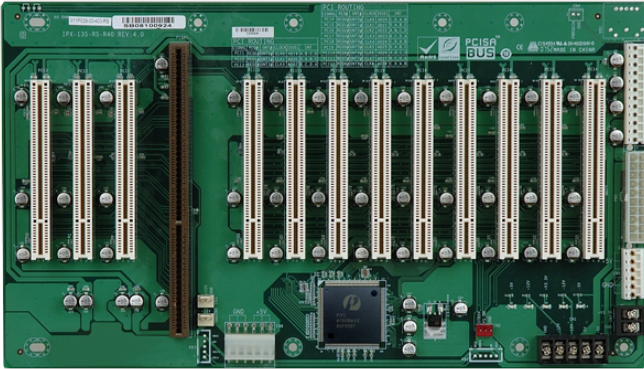

IPX-13S

13-slot backplane with twelve PCI slots

Features

- » 12 x PCI Slot
- » Support AT/ATX mode

Specifications

I/O Interface	
Expansion	12 x PCI Slot
Power	
Power Supply	Support AT/ATX mode

Ordering Information

RACK-360GW-R22	4U 14-Slot Rackmount Chassis,FP With USB,White,AT Power Switch,W/O PSU,RoHS
RACK-360GB-R22	4U 14-Slot Rackmount Chassis,FP With USB,Black,AT Power Switch,W/O PSU,RoHS
RACK-305GW-R22	4U 14-Slot Rackmount Chassis,White,AT Power Switch,W/O PSU,RoHS
RACK-305GB-R22	4U 14-Slot Rackmount Chassis,Black,AT Power Switch,W/O PSU,RoHS
RACK-3000GW-R21	4U 14-Slot Rackmount Chassis,White,ATX Power Switch,W/O PSU,RoHS
RACK-3000GB-R21	4U 14-Slot Rackmount Chassis,Black,ATX Power Switch,W/O PSU,RoHS
IPX-13S-RS-R40	PCISA/PCI 13 Slots Backplane,PLX PCI6150HINT HB4,RoHS