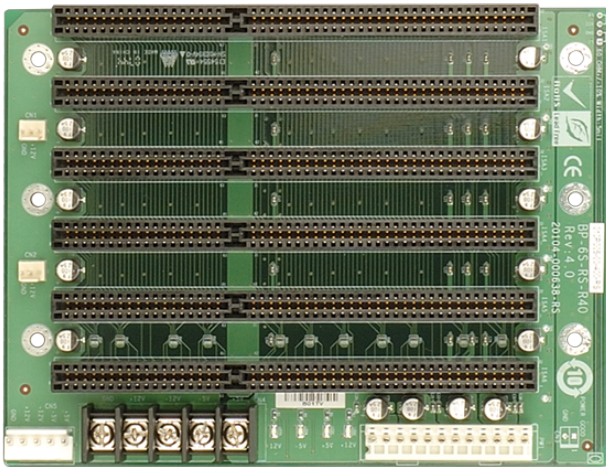

# BP-6S

6-slot backplane with six ISA slots

## Features

- » 6 x ISA Slot
- » Support AT mode

## Specifications

I/O Interface	
Expansion	6 x ISA Slot
Power	
Power Supply	Support AT mode

## Ordering Information

PAC-106GW-R21	6-Slot Full size Chassis,White,W/O PSU,RoHS
PAC-1000GB-R20	6-Slot Full size Chassis,Black,W/O PSU,RoHS
BP-6S-RS-R40	6-Slot ISA PASSIVE Backplane 10pcs/box,RoHS